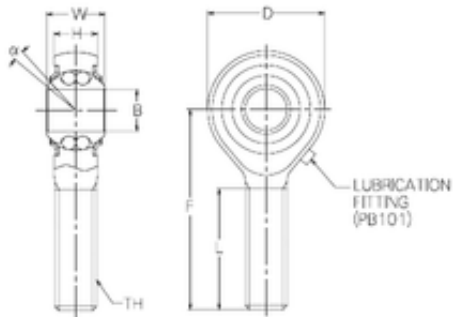

## 25 mm x 64 mm x 25 mm NMB PBR25EFN Rodamientos De Bolas Autoalineables

Bearing No. PBR25EFN

|                               |           |
|-------------------------------|-----------|
| Bore Diameter                 | 25 mm     |
| d                             | 25 mm     |
| B                             | 25 mm     |
| D                             | 64 mm     |
| F                             | 94 mm     |
| H                             | 22 mm     |
| L                             | 57 mm     |
| W                             | 31 mm     |
| Angle                         | 5 °       |
| Thread (TH)                   | M24 × 2,0 |
| Weight                        | 0,572 Kg  |
| Basic dynamic load rating (C) | 11,03 kN  |

PBR25EFN Bearing 2D drawings and 3D CAD models